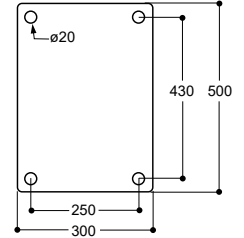

COW BRUSHES