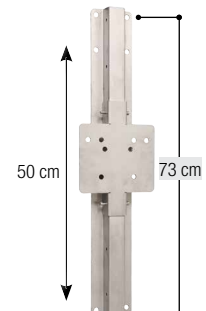

RECOMMENDED FOR:

Sheep, goats, calves, dogs, pets

101.0433

Drinking Bowl with Float Valve

Model 130P (plastic) for max. 5 bar

Ref. 100.0130

Model 130P-N (plastic) for max. 1 bar

Ref. 100.0131

Model 340 (cast iron, enamelled) for max. 5 bar

Ref. 100.0340

- Large bowl made of **UV-resistant AQUATHAN plastic** or **cast iron, black enamelled**
- Float valve allowing quick water flow
- Mod. 130P + 130P-N: with **plug** for quick drainage
- Removable cover in stainless steel
- No sharp edges, no risk of injury!
- Constant water level – simple adjustment
- ½" male connection from right or left hand side
- Mod. 130P-N: for low pressure up to 1 bar

ACCESSORIES:

- **Elbow union ½" x ½" f/f** (102.0352) for connection of water line from top or bottom
- **Height regulation without tools in stainless steel** (101.0433) adjustable height range 50 cm, in 10 cm-steps

RECOMMENDED FOR:

MOD. 130P / 130P-N:

Calves, horses, sheep, dogs

MOD. 340:

Cattle (with anti-suction ring), bulls (with nose ring), calves, horses, sheep, goats, dogs, deer