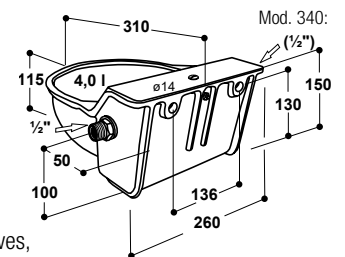

ACCESSORIES:

- **Elbow union ½" x ½" f/f** (102.0352) for connection of water line from top or bottom
- **Height regulation without tools in stainless steel** (101.0433) adjustable height range 50 cm, in 10 cm-steps

Model 340 (cast iron, enamelled) for max. 5 bar

Ref. 100.0340

- Large bowl made of **UV-resistant AQUATHAN plastic** or **cast iron, black enamelled**
- Float valve allowing quick water flow
- Mod. 130P + 130P-N: with **plug** for quick drainage
- Removable cover in stainless steel
- No sharp edges, no risk of injury!
- Constant water level – simple adjustment
- ½" male connection from right or left hand side
- Mod. 130P-N: for low pressure up to 1 bar

RECOMMENDED FOR:

MOD. 130P / 130P-N:

Calves, horses, sheep, dogs

MOD. 340:

Cattle (with anti-suction ring), bulls (with nose ring), calves, horses, sheep, goats, dogs, deer

Ref.	Type	Packing Hints
NEW! 100.1270	Drinking bowl MINICUP, Mod. 127K	1 piece
100.0130	Drinking bowl Mod. 130 P	1 piece
100.0131	Drinking bowl Mod. 130 P-N	1 piece
100.0340	Drinking bowl Mod. 340	1 piece/box
101.0433	Height regulation without tools, in stainless steel	1 piece
102.0352	Elbow union with sealing, ½" female x ½" female	1 piece/bag