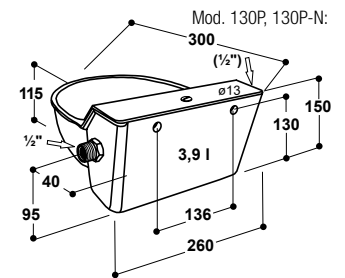

ACCESSORIES:

- **Elbow union ½" x ½" f/f** (102.0352) for connection of water line from top or bottom
- **Height regulation without tools in stainless steel** (101.0433) adjustable height range 50 cm, in 10 cm-steps

Model 340 (cast iron, enamelled) for max. 5 bar

Ref. 100.0340

- Large bowl made of **UV-resistant AQUATHAN plastic** or **cast iron, black enamelled**
- Float valve allowing quick water flow
- Mod. 130P + 130P-N: with **plug** for quick drainage
- Removable cover in stainless steel
- No sharp edges, no risk of injury!
- Constant water level – simple adjustment
- ½" male connection from right or left hand side
- Mod. 130P-N: for low pressure up to 1 bar

RECOMMENDED FOR:

MOD. 130P / 130P-N:

Calves, horses, sheep, dogs

MOD. 340:

Cattle (with anti-suction ring), bulls (with nose ring), calves, horses, sheep, goats, dogs, deer

Ref.	Type	Packing Hints
NEW! 100.1270	Drinking bowl MINICUP, Mod. 127K	1 piece
100.0130	Drinking bowl Mod. 130 P	1 piece
100.0131	Drinking bowl Mod. 130 P-N	1 piece
100.0340	Drinking bowl Mod. 340	1 piece/box
101.0433	Height regulation without tools, in stainless steel	1 piece
102.0352	Elbow union with sealing, ½" female x ½" female	1 piece/bag