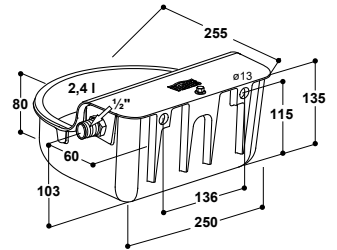

RECOMMENDED FOR:

Sheep, goats, calves, dogs, pets

101.0433

Drinking Bowl with Float Valve

Model 130P (plastic) for max. 5 bar

Ref. 100.0130

Model 130P-N (plastic) for max. 1 bar

Ref. 100.0131

Model 340 (cast iron, enamelled) for max. 5 bar

Ref. 100.0340

- Large bowl made of **UV-resistant AQUATHAN plastic** or **cast iron, black enamelled**
- Float valve allowing quick water flow
- Mod. 130P + 130P-N: with **plug** for quick drainage
- Removable cover in stainless steel
- No sharp edges, no risk of injury!
- Constant water level – simple adjustment
- ½" male connection from right or left hand side
- Mod. 130P-N: for low pressure up to 1 bar

ACCESSORIES:

- **Elbow union ½" x ½" f/f** (102.0352) for connection of water line from top or bottom
- **Height regulation without tools in stainless steel** (101.0433) adjustable height range 50 cm, in 10 cm-steps

RECOMMENDED FOR:

MOD. 130P / 130P-N:

Calves, horses, sheep, dogs

MOD. 340:

Cattle (with anti-suction ring), bulls (with nose ring), calves, horses, sheep, goats, dogs, deer