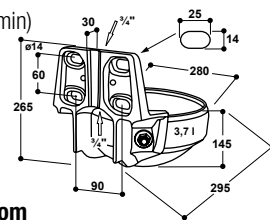

RECOMMENDED FOR:

Cattle, dairy cows

Ref.	Type	Packing Hints
100.1203	Drinking bowl Mod. 1200-MS3/4", brass valve	1 piece/box
100.1209	Drinking bowl Mod. 1200-VA3/4", st. steel valve	1 piece/box
131.0169	Fixing bracket M12 1 1/2" – 2", galvanized	1 piece/bag
102.1127	Connection pipe stainless steel 3/4", 19 cm, straight, m, m	1 piece
103.1983	Connection set for 3/4" water circuits	1 piece/bag

also with 3/4" stainless steel valve

INSIDER TIP!

Thanks to high water flow and special compact shape these drinkers are ideal to be used for tethered dairy cows.

Drinking Bowl

Model 1200P with 3/4" brass valve

Ref. 100.1213

- Large deep bowl in **UV-resistant polyethylene** with installed **drainage plug** for easier cleaning
- Due to rim bent inwards, water wastage is reduced to a minimum (anti-splash ring)
- Smoothly running **3/4" brass** tube valve
- **3/4" female connection from top and bottom**
- **Very high water flow up to 20 l/min** (5,5 gallons/min)