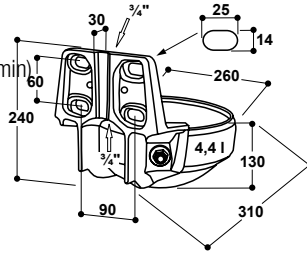

DRINKING BOWLS FOR CATTLE

Drinking Bowl

Model 1200 with 3/4" brass valve

Ref. 100.1203

Model 1200 with 3/4" stainless steel valve

Ref. 100.1209

- Large deep bowl in **stainless steel**, robust, secure against fracture
- Smoothly running tube valve in **3/4" brass or 3/4" stainless steel** with **female connection from top and bottom**
- Due to rim bent inwards, water wastage is reduced to a minimum (anti-splash ring)
- Smoothly running tube valve suited
- **Very high water flow up to 20 l/min** (5,5 gallons/min)

ACCESSORIES:

- **2 fixing brackets** (Ref. 131.0169) for fixation on 1 1/2" – 2" pipes
- **Connection set for 3/4" water circuits** (Ref. 103.1983) in stainless steel, for easy installation into water circuits coming **from the bottom**

also with 3/4" stainless steel valve

INSIDER TIP!

Thanks to high water flow and special compact shape these drinkers are ideal to be used for tethered dairy cows.

Drinking Bowl

Model 1200P with 3/4" brass valve

Ref. 100.1213

- Large deep bowl in **UV-resistant polyethylene** with installed **drainage plug** for easier cleaning
- Due to rim bent inwards, water wastage is reduced to a minimum (anti-splash ring)
- Smoothly running **3/4" brass** tube valve
- **3/4" female connection from top and bottom**
- **Very high water flow up to 20 l/min** (5,5 gallons/min)