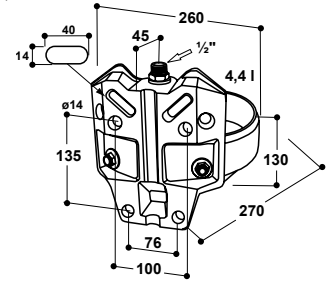

DRINKING BOWLS FOR CATTLE

131.0169

Drinking Bowl Model 1100

Ref. 100.1100

- Large deep bowl **in stainless steel**, robust, secure against fracture
- Due to rim bent inwards, water wastage is reduced to a minimum (anti-splash ring)
- Smoothly running tube valve
- **Very high water flow** up to **20 l/min** (5,5 gallons/min)
- ½" male connection from the top
- Thanks to special back side design, ideal for fixation into 90° corners, on the wall or on pipes

INSIDER TIP!

Thanks to high water flow and special compact shape this drinker is ideal to be used for tethered dairy cows.

100.1129

Drinking Bowl Model 1120 with ½" stainless steel valve Model 1220 with ¾" stainless steel valve

Ref. 100.1129

Ref. 100.1229

- Large deep bowl **in stainless steel**, robust, secure against fracture
- Very robust: back wall in stainless steel, welded with the bowl
- Smoothly running tube valve **in stainless steel**
Mod. 1120: ½" male connection from the top
Mod. 1220: ¾" female connection from the top and bottom
- Due to rim bent inwards, water wastage is reduced to a minimum (anti-splash ring)
- **Water flow continuously adjustable** from outside by means of a regulation screw, water flow up to 12 l/min (3,2 gallons/min)

100.1229

131.0169
2" (60 mm)

101.1241
2½" (77 mm)

101.1242
3½" (102 mm)