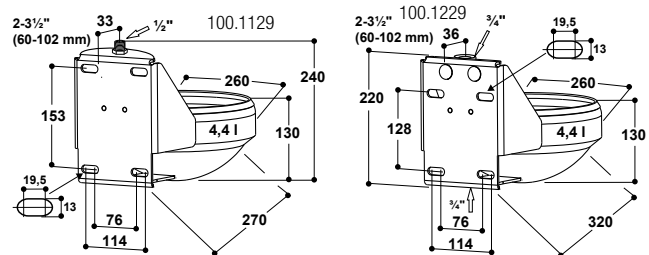

RECOMMENDED FOR:

Cattle, dairy cows

Ref.	Type	Packing Hints
100.1129	Drinking bowl Mod. 1120-VA½"	1 piece/bag
100.1229	Drinking bowl Mod. 1220-VA¾"	1 piece/bag
103.3001	Connection set for ¾" water circuits	1 piece/bag
103.3002	Connection set for ¾" water circuits	1 piece/bag
132.1256	Connection pipe stainless steel ¾", 22 cm, straight, m, m	1 piece
131.0169	Fixing bracket M12 ½" – 2", galvanized	1 piece/bag
101.1241	Bracket galv. for 2½" / 77 mm, with nuts and washers	1 piece/bag
101.1242	Bracket galv. for 3½" / 102 mm, with nuts and washers	1 piece/bag