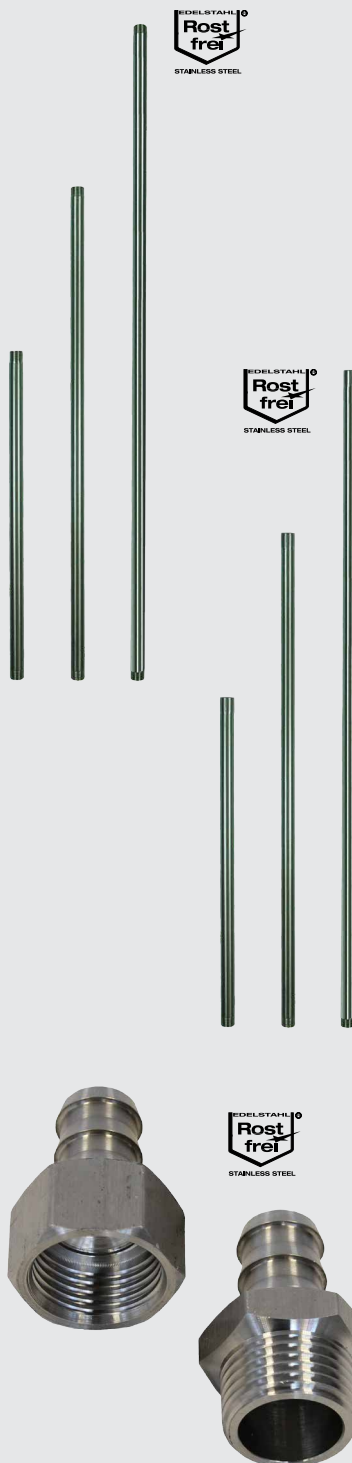

### Stainless Steel Connection Pipes 1/2" m/m

- Straight pipe made of stainless steel
- 1/2" male/male connection

Ref.	Type	Packing Hints
103.1938	Connection pipe stainless steel 1/2", 10 cm, straight, m, m	1 piece
103.1939	Connection pipe stainless steel 1/2", 15 cm, straight, m, m	1 piece
102.1255	Connection pipe stainless steel 1/2", 19 cm, straight, m, m	1 piece
103.1934	Connection pipe stainless steel 1/2", 25 cm, straight, m, m	1 piece
103.1935	Connection pipe stainless steel 1/2", 35 cm, straight, m, m	1 piece
103.1941	Connection pipe stainless steel 1/2", 50 cm, straight, m, m	1 piece
103.1942	Connection pipe stainless steel 1/2", 75 cm, straight, m, m	1 piece
103.1943	Connection pipe stainless steel 1/2", 100 cm, straight, m, m	1 piece
103.1948	Connection pipe stainless steel 1/2", 125 cm, straight, m, m	1 piece
103.1949	Connection pipe stainless steel 1/2", 150 cm, straight, m, m	1 piece

### Stainless Steel Connection Pipes 1/2" f/m

- Straight pipe made of stainless steel
- 1/2" female/male connection

Ref.	Type	Packing Hints
103.1931	Connection pipe stainless steel 1/2", 50 cm, straight, f, m	1 piece
103.1932	Connection pipe stainless steel 1/2", 75 cm, straight, f, m	1 piece
103.1933	Connection pipe stainless steel 1/2", 100 cm, straight, f, m	1 piece

### Hose Nipple in Stainless Steel 1/2"

- Depending on hose nipple type, with 1/2" male or 1/2" female thread

Ref.	Type	Packing Hints
103.1971	Hose nipple, stainless steel, 1/2" male	1 piece
103.1972	Hose nipple, stainless steel, 1/2" female, with sealing	1 piece