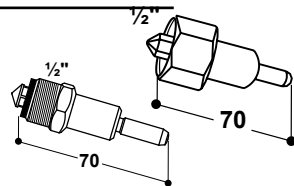

Pin Valve for Fattening Pigs

- Completely made of **stainless steel**
- For installation above the feeding trough or into automatic feeders
- 180.0890: 1/2" female connection, inclusive sealing
- 180.1182: 1/2" male (suited for Mod. 72U, 74U, 76U, 95U)
- With red regulation cap for 5 water flow adjustment possibilities

Ref.	Type	Packing Hints
180.0890	Pin valve Mod. 890, stainless steel	1 piece
180.0890-2	Pin valve Mod. 890, stainless steel (2 pieces in blister)	
180.1182	Pin valve Mod. 1182, stainless steel	1 piece

NEW!

Pin Valve for Pigs, Sows and Boars

Model 1177

Ref. 180.1177

- Suited for Mod. 72, 74 and 76.
- Completely made of **stainless steel**
- With filter and 3 water flow adjustment possibilities
- 1/2" male connection