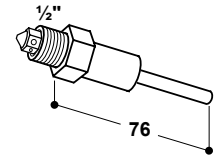

PIN VALVES

Pin Valve for Pigs

Model 550 in brass

Ref. 180.0550

Model 559 in stainless steel

Ref. 180.0559

- For installation above the feeding trough or into automatic feeders
- 1/2" female connection, inclusive sealing
- Water flow regulation by enlarging the nozzle boring

Ref.	Type	Packing Hints
180.0550	Pin valve Mod. 550, brass	1 piece
180.0550-2	Pin valve Mod. 550, brass (2 pieces in blister)	
180.0559	Pin valve Mod. 559, stainless steel	1 piece
180.0559-2	Pin valve Mod. 559, stainless steel (2 pieces in blister)	

Pin Valve for Piglets

Model 895

Ref. 180.0895

- Completely made of **stainless steel**
- For installation above the feeding trough or into automatic feeders
- 1/2" male connection
- With red regulation cap for 5 possibilities of easy adjustment of water flow quantity

Ref.	Type	Packing Hints
180.0895	Pin valve Mod. 895, stainless steel	1 piece
180.0895-2	Pin valve Mod. 895, stainless steel (2 pieces in blister)	

Pin Valve for Fattening Pigs

- Completely made of **stainless steel**
- For installation above the feeding trough or into automatic feeders
- 180.0890: 1/2" female connection, inclusive sealing
- 180.1182: 1/2" male (suited for Mod. 72U, 74U, 76U, 95U)
- With red regulation cap for 5 water flow adjustment possibilities

Ref.	Type	Packing Hints
180.0890	Pin valve Mod. 890, stainless steel	1 piece
180.0890-2	Pin valve Mod. 890, stainless steel (2 pieces in blister)	
180.1182	Pin valve Mod. 1182, stainless steel	1 piece

NEW!

Pin Valve for Pigs, Sows and Boars

Model 1177

Ref. 180.1177

- Suited for Mod. 72, 74 and 76.
- Completely made of **stainless steel**
- With filter and 3 water flow adjustment possibilities
- 1/2" male connection