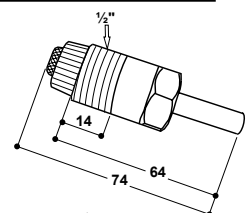

Ref.	Type	Packing Hints
180.1177	Pin valve Mod. 1177, stainless steel	1 piece
180.1177-3	Pin valve Mod. 1177, stainless steel (3 pieces in blister)