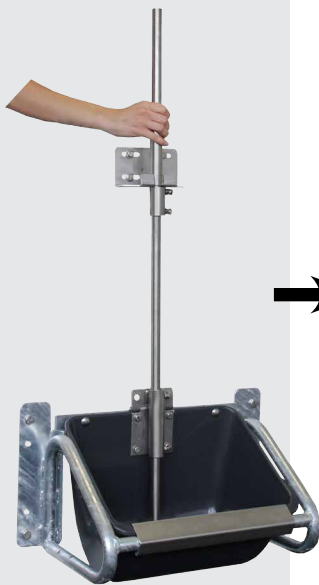

TROUGH DRINKERS FOR SOWS IN GROUPS

Tip-Over Trough for Sows Model 910

Ref. 130.9100

- Bowl made of **premium quality plastic** with **bite protection rim in stainless steel**
- Due to very **solid galvanized steel frame** the trough is protected in an ideal way from lateral impacts or blows by the animals and can easily be mounted on the wall.
- SUEVIA **vacuum valve** Model 940 and ½" stainless steel pipe **inclusive**
- **Quick and easy cleaning** by tipping the bowl, the running water coming from the vacuum valve flushes the trough in addition
- Suited for 10 – 20 animals
- 13 mm hose connection with integrated quick shut-off valve
- Water level adjustable
- For water pressure 1 – 5 bar
- Easy wall fixation
- Contents up to 14 l

RECOMMENDED FOR:
Sows in groups

Ref.	Type	Packing Hints	
130.9100	Tip-over trough for sows Mod. 910, with vacuum valve	1 piece	
130.9101	Tip-over trough for sows Mod. 910, without vacuum valve	1 piece	

INSIDER TIP!

Quick and easy cleaning by tipping the bowl!
Fodder remnants, which are carried into the trough by the animals, can easily be flushed by tipping the bowl.