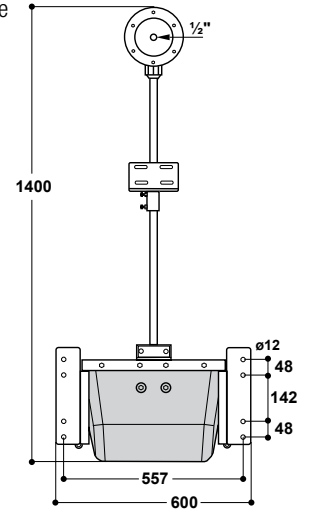

TROUGH DRINKERS FOR SOWS IN GROUPS

Tip-Over Trough for Sows Model 910

Ref. 130.9100

- Bowl made of **premium quality plastic** with **bite protection rim in stainless steel**
- Due to very **solid galvanized steel frame** the trough is protected in an ideal way from lateral impacts or blows by the animals and can easily be mounted on the wall.
- SUEVIA **vacuum valve** Model 940 and ½" stainless steel pipe **inclusive**
- **Quick and easy cleaning** by tipping the bowl, the running water coming from the vacuum valve flushes the trough in addition
- Suited for 10 – 20 animals
- 13 mm hose connection with integrated quick shut-off valve
- Water level adjustable
- For water pressure 1 – 5 bar
- Easy wall fixation
- Contents up to 14 l

RECOMMENDED FOR:
Sows in groups

Ref.	Type	Packing Hints	
130.9100	Tip-over trough for sows Mod. 910, with vacuum valve	1 piece	
130.9101	Tip-over trough for sows Mod. 910, without vacuum valve	1 piece	