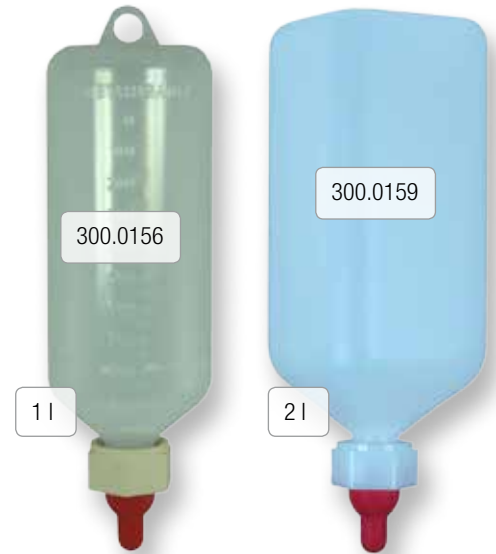

Lamb teats

Type	Ref.		
Lamb teat, red, for valve	300.0090		
Lamb teat, 70 mm, rubber	300.0092		
Lamb teat, 70 mm, caoutchouc	300.0093		
Lamb teat, 80 mm, latex	300.0103		

Milk bottle for lambs

→ with scale → made of food safe plastic

Type	Ref.		
Milk bottle for lambs, 1 l, lamb teat incl.	300.0156		
Milk bottle for lambs, 2 l, lamb teat incl.	300.0159		

Non-return valves

Type	Ref.		
Non-return valve, food safe plastic	300.0176		
Non-return valve, aluminium	300.0079		

Uterus prolaps retainer, for sheep

→ made of high quality plastic → with straps

Type	Ref.		
Uterus prolaps retainer, for sheep	300.0379		