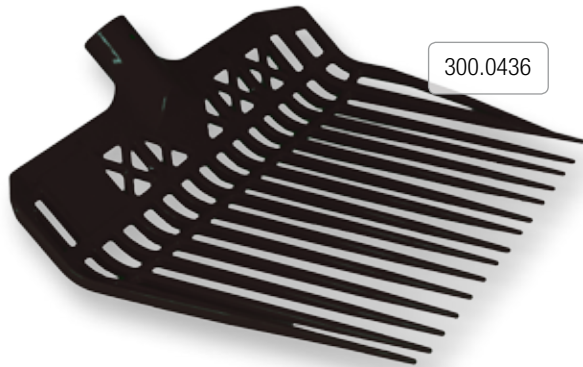

Feed and Manure Forks

Horse dung / manure fork, small, colour black

→ Economy version → made of plastic → without handle → suited handles 300.0449, 300.0450, 300.0451

300.0436

Horse dung / manure fork, small, colour green

→ very special premium quality plastic → with flexible teeth → nearly unbreakable → without handle → suited handles 300.0449, 300.0450, 300.0451

300.0435

Horse dung / manure fork, large, colour black

→ Economy version → made of plastic → extra high lateral parts – efficient cleaning → without handle → suited handles 300.0449, 300.0450, 300.0451

300.0438

Horse dung / manure fork, large, colour green

→ very special premium quality plastic → with flexible teeth → nearly unbreakable → with extra high side parts – efficient cleaning → without handle → suited handles 300.0449, 300.0450, 300.0451

Feed fork, colour green

→ very robust premium quality plastic → ideal for pushing the feed
→ light weight and easy to use → without handle
→ suited handles 300.0449, 300.0450, 300.0451

300.0439

Type	Ref.		
Feed fork, colour green	300.0439		