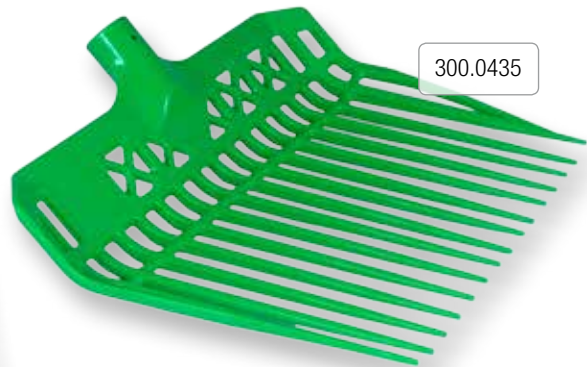

Feed and Manure Forks

Horse dung / manure fork, small, colour black

→ Economy version → made of plastic → without handle → suited handles 300.0449, 300.0450, 300.0451

300.0436

Horse dung / manure fork, small, colour green

→ very special premium quality plastic → with flexible teeth → nearly unbreakable → without handle → suited handles 300.0449, 300.0450, 300.0451

300.0435

Horse dung / manure fork, large, colour black

→ Economy version → made of plastic → extra high lateral parts – efficient cleaning → without handle → suited handles 300.0449, 300.0450, 300.0451

300.0438

Horse dung / manure fork, large, colour green

→ very special premium quality plastic → with flexible teeth → nearly unbreakable → with extra high side parts – efficient cleaning → without handle → suited handles 300.0449, 300.0450, 300.0451

Feed fork, colour green

→ very robust premium quality plastic → ideal for pushing the feed
→ light weight and easy to use → without handle
→ suited handles 300.0449, 300.0450, 300.0451

300.0439

Type	Ref.		
Feed fork, colour green	300.0439		