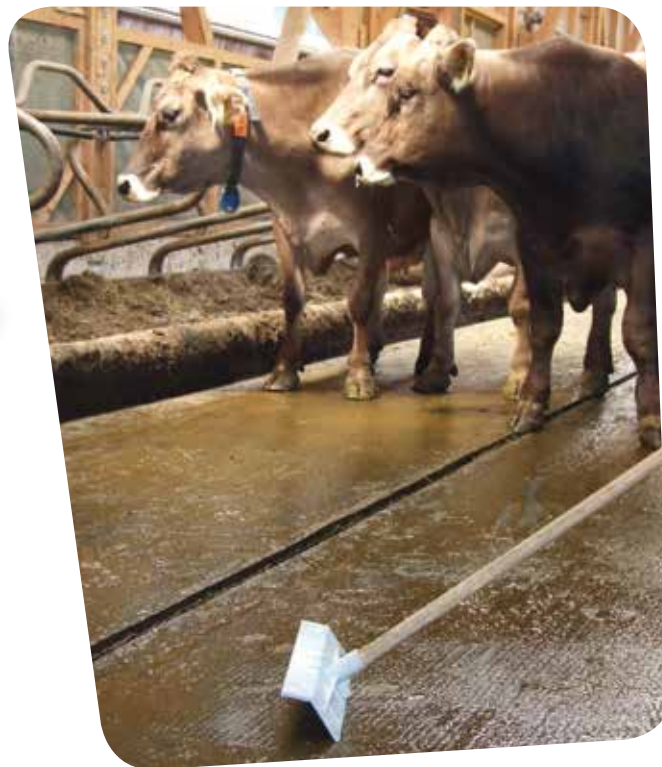

# Scrapers

## Manure scraper, 40 cm and 55 cm, made of robust plastic

→ ammonia-resistant → colour grey → high stability → low net weight → without handle → suited handle 300.0534

Type	Ref.		
Manure scraper, 40 cm, made of robust plastic	300.0239		
Manure scraper, 55 cm, made of robust plastic	300.0240		