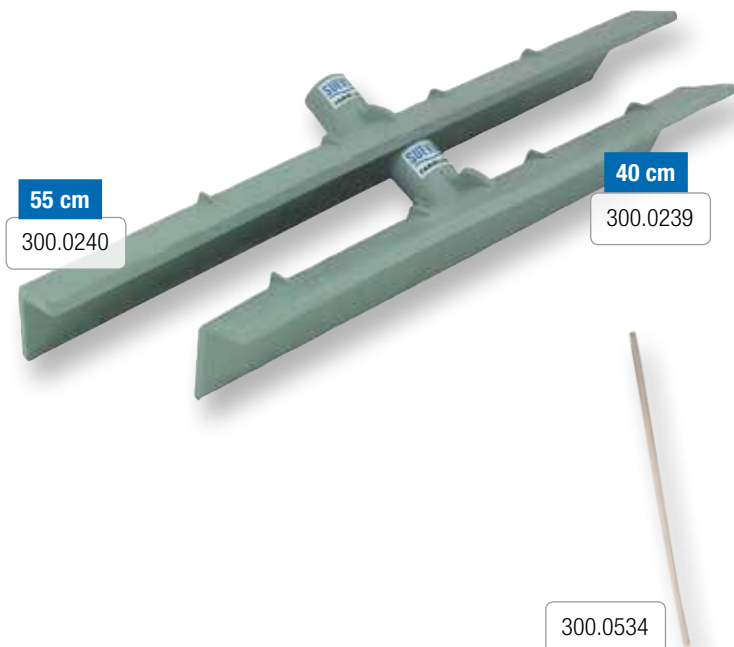

## Manure scraper, 40 cm and 55 cm, made of robust plastic

→ ammonia-resistant → colour grey → high stability → low net weight → without handle → suited handle 300.0534

Type	Ref.		
Manure scraper, 40 cm, made of robust plastic	300.0239		
Manure scraper, 55 cm, made of robust plastic	300.0240		

## Wooden handle

→ suited for 300.0237, 300.0239, 300.0240, 300.0241, 300.0242, 300.1020

Type	Ref.		
Water wiper, 40 cm, made of flexible plastic	300.0241		
Water wiper, 55 cm, made of flexible plastic	300.0242		

## Water wiper, 40 cm and 55 cm, made of flexible plastic

→ with anti-splash rim → wiper height 120 mm → colour grey → for professional use → 55 cm long version ideal for use with large surfaces → without handle → suited handle 300.0534